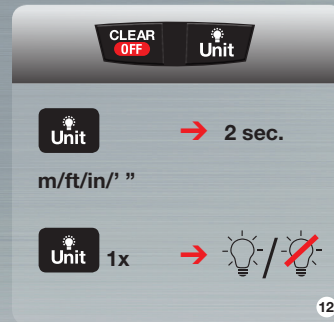

## QUICK START VECTOR 80

- 1 ON/Measure button
- 2 Function button
- 3 Min/Max and continuous measurement
- 4 Add/subtract
- 5 Memory
- 6 Measurement edge
- 7 Backlighting/unit of measurement
- 8 OFF/Delete button