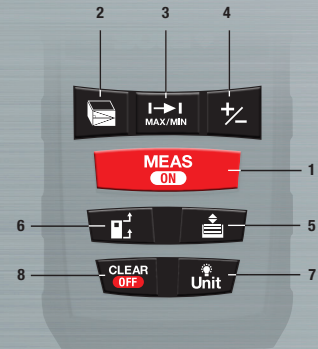

## QUICK START VECTOR 80

- 1 ON/Measure button
- 2 Function button
- 3 Min/Max and continuous measurement
- 4 Add/subtract
- 5 Memory
- 6 Measurement edge
- 7 Backlighting/unit of measurement
- 8 OFF/Delete button