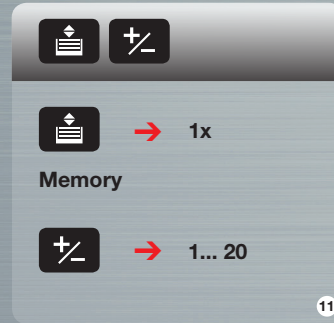

## QUICK START VECTOR 80

- 1 ON/Measure button
- 2 Function button
- 3 Min/Max and continuous measurement
- 4 Add/subtract
- 5 Memory
- 6 Measurement edge
- 7 Backlighting/unit of measurement
- 8 OFF/Delete button