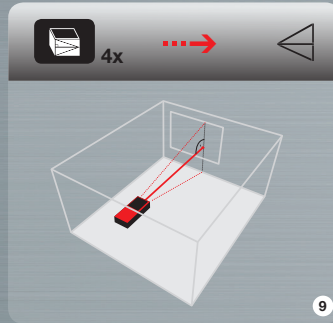

## QUICK START VECTOR 80

- 1 ON/Measure button
- 2 Function button
- 3 Min/Max and continuous measurement
- 4 Add/subtract
- 5 Memory
- 6 Measurement edge
- 7 Backlighting/unit of measurement
- 8 OFF/Delete button