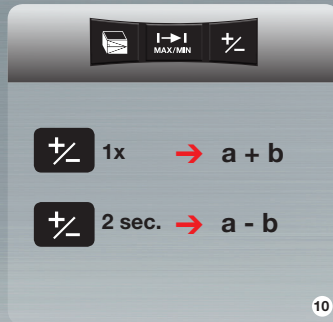

## QUICK START VECTOR 80

- 1 ON/Measure button
- 2 Function button
- 3 Min/Max and continuous measurement
- 4 Add/subtract
- 5 Memory
- 6 Measurement edge
- 7 Backlighting/unit of measurement
- 8 OFF/Delete button